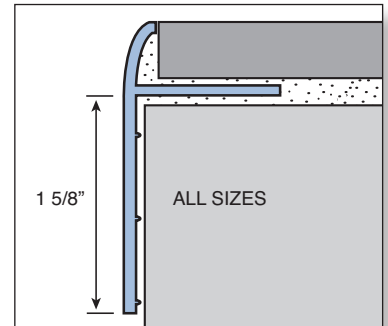

TREAD EDGE SMOOTH FACE 4 FT

Color	Great Lakes #	Qty/pkg	Size: in / mm	
Aluminum				
Brushed Nickel	GLM- TESBRN4100	25	3/8	10
	GLM- TESBRN4125	25	1/2	12.5

TREAD EDGE SMOOTH FACE 8 FT

Color	Great Lakes #	Qty/pkg	Size: in / mm	
Aluminum				
Brushed Nickel	GLM- TESBRN8100	15	3/8	10
	GLM- TESBRN8125	15	1/2	12.5

This profile works in same applications as our “Ribbed” Tread Edge but you now have a design option to make your project more contemporary.